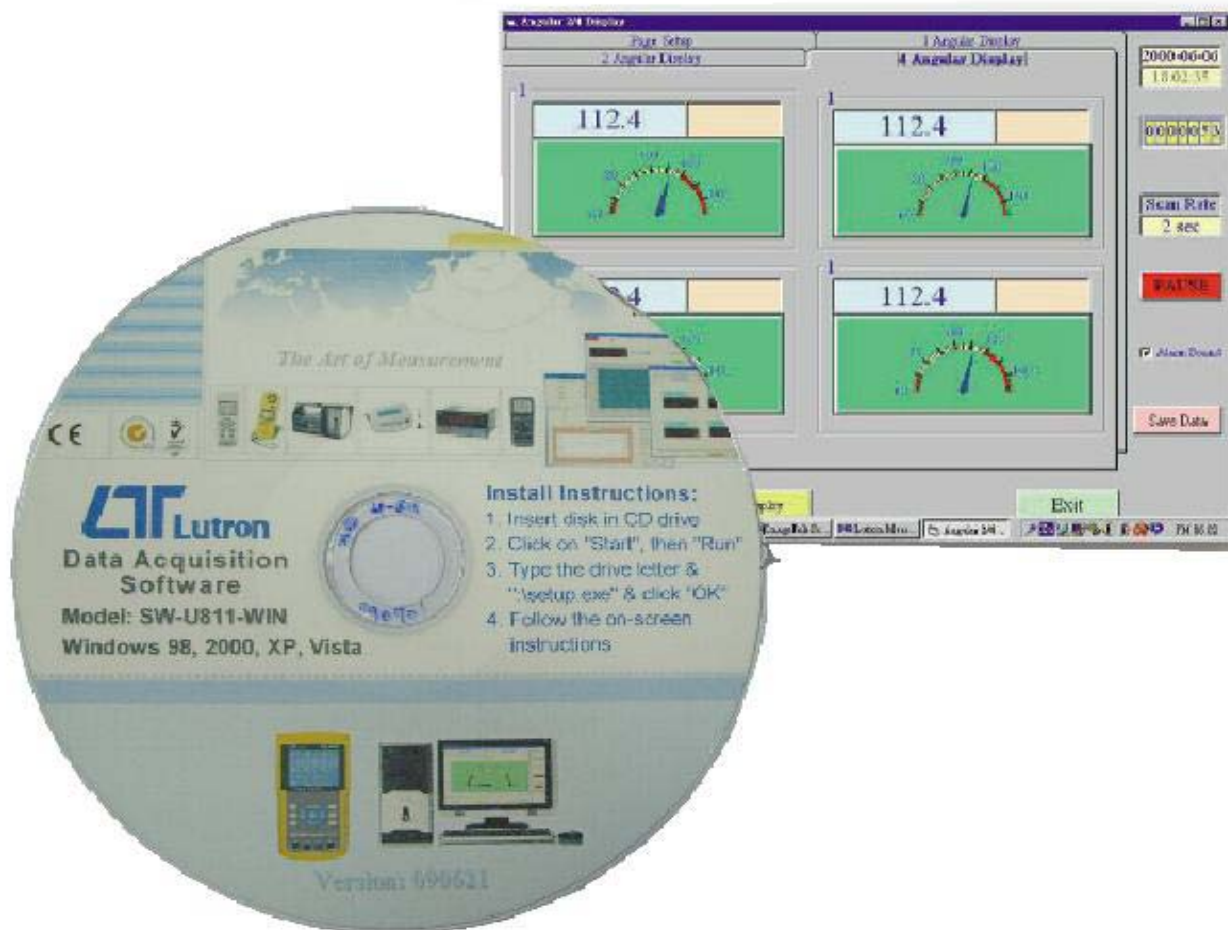

*Multi-Displays, 1/2/4/6/8/12/16 Displays
Optional software for DW-6092, DW-6093, DW-6095*

DATA ACQUISITION SOFTWARE

Model : SW-U811

ISO-9001, CE, IEC1010

FEATURES

The SW-U811 is a multi-displays (1/2/4/6/8/12/16 displays) powerful WINDOWS program available for WIN 95 & WIN 98, Vista, WIN 7, WIN 8, which enables you to cooperate the LUTRON's instruments (especial for power analyzer, DW-6092, DW-6093, DW-6095). It also provides the functions of data logging system, text display, angular display, chart display, data recorder high/low limit, data query, text report, chart report.. .xxx.mdb, xxx.txt data file can be retrieved for Excell., wide intelligent applications.

LUTRON ELECTRONIC

The Art of Measurement