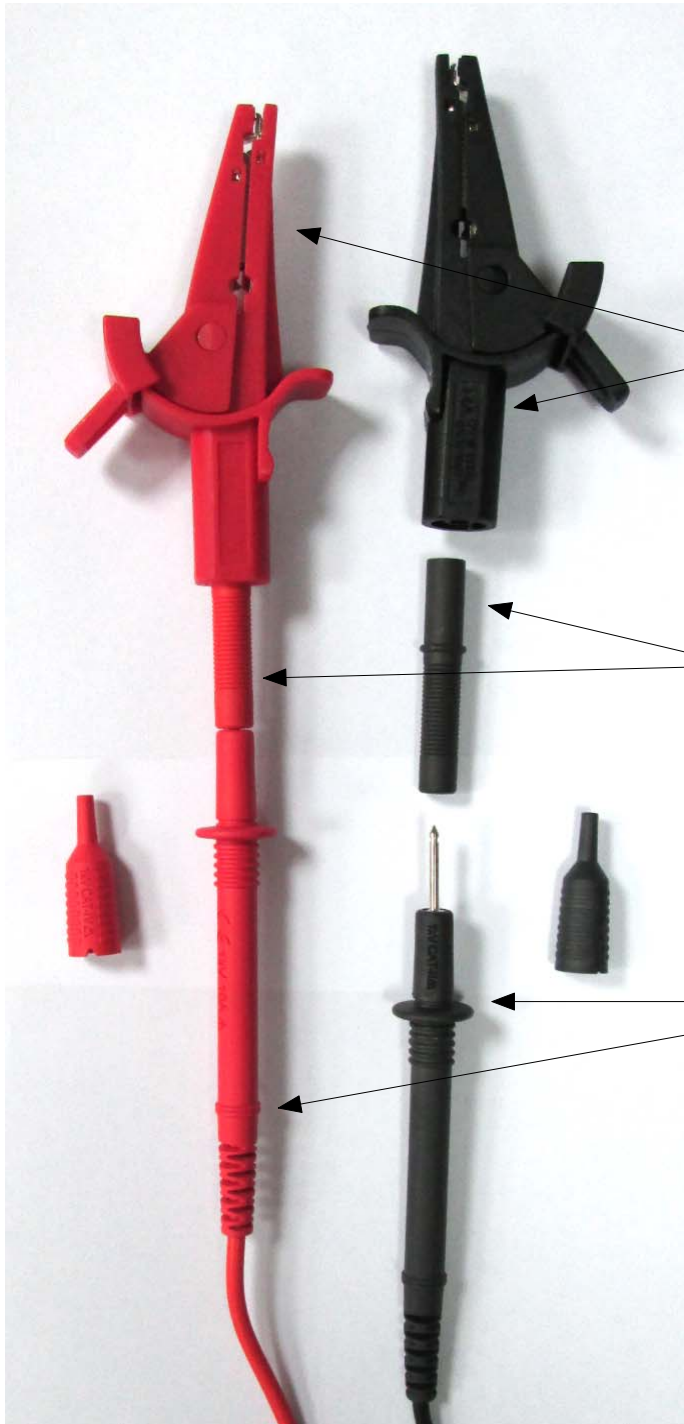

TL-339R + TL-222 + AL-05

Test lead/Alligator SETS

ISO-9001, CE, IEC1010

Alligator (red x 1 , black x 1) :
AL-05

Connection unit (red x 1, black x 1) :
TL-222

Test lead (red x 1, black x 1) :
TL-339R

Lutron

LUTRON ELECTRONIC